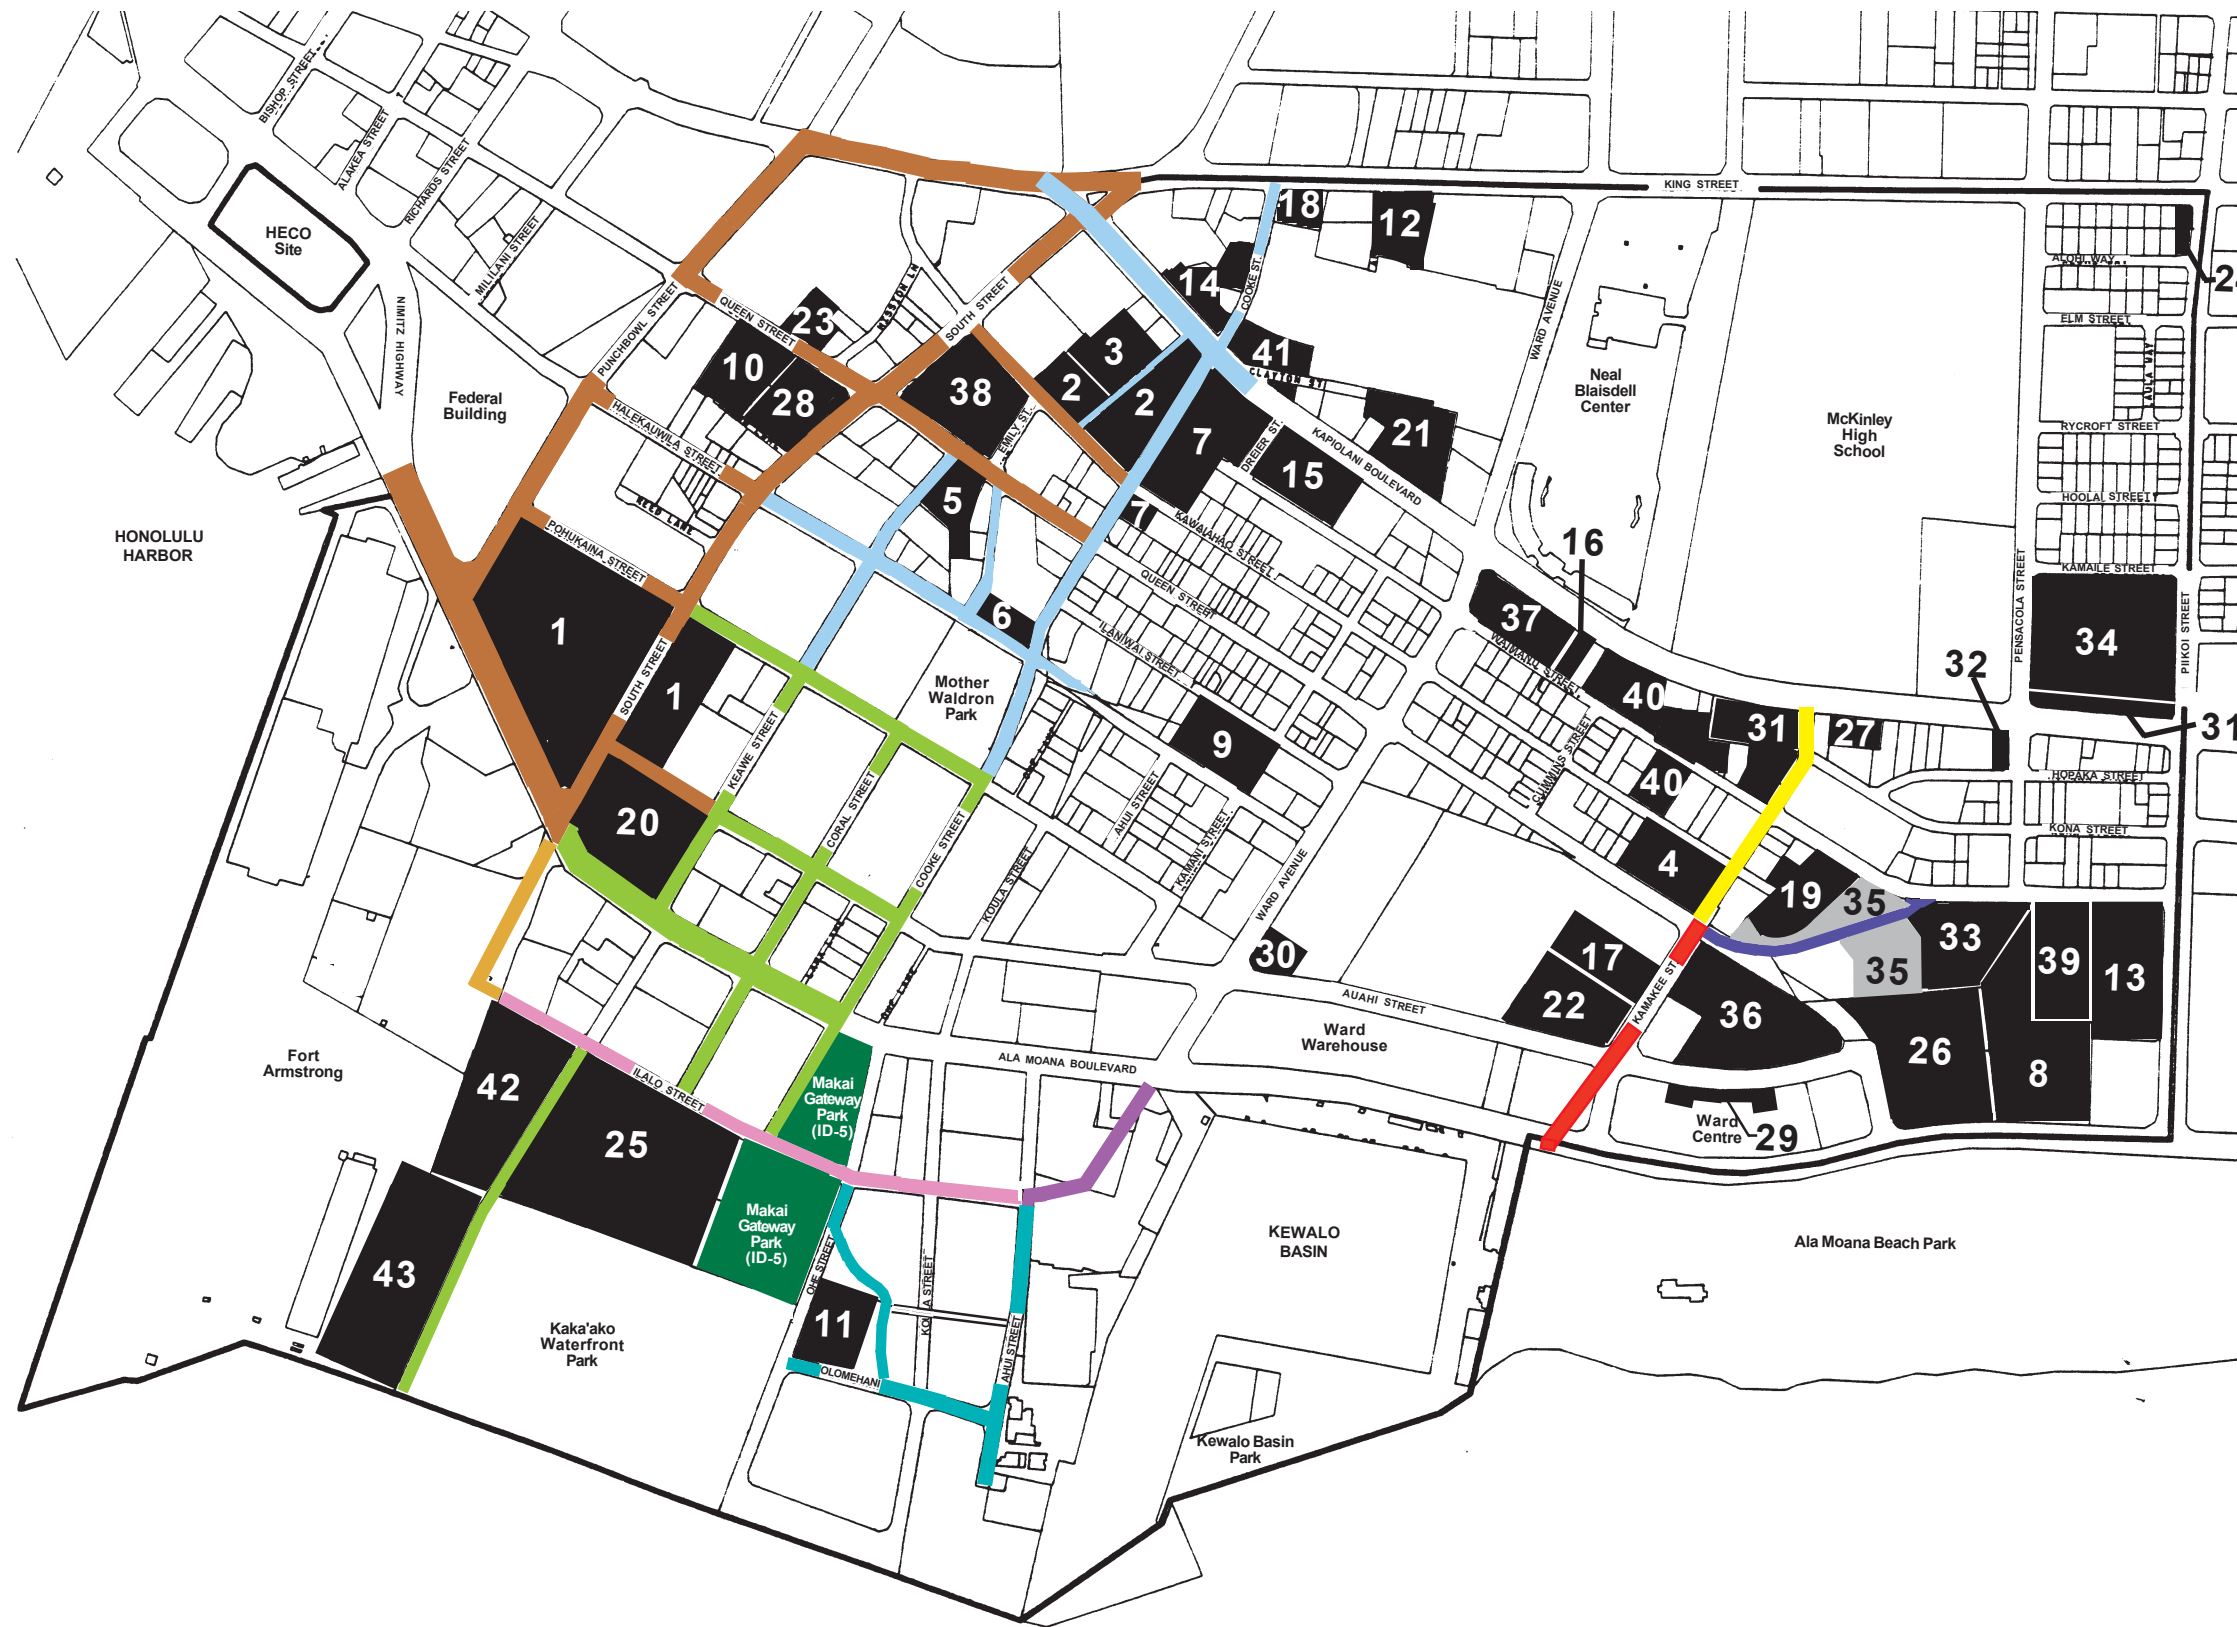

ATTACHMENT A

Kakaako District MS4 Location and Site Maps

- A1-A: Kakaako Location Map
- A1-B: Kakaako Location Map
- A2-A: Outfall Map
- A2-B: Outfall Map
- A3: Maps of HCDA Drainage Structures

**KAKA'AKO COMMUNITY
DEVELOPMENT DISTRICT**

ISLAND OF OAHU

HAWAII COMMUNITY DEVELOPMENT AUTHORITY
STATE OF HAWAII

**KAKA'AKO COMMUNITY
DEVELOPMENT DISTRICT**

**Attachment A1-A
LOCATION MAP**

**Hawaii Community Development Authority
DEVELOPMENT PROJECTS IN KAKA'AKO**

- INFRASTRUCTURE IMPROVEMENT PROJECTS**
- █ Improvement District 1 (1988)
 - █ Improvement District 2 (1990)
 - █ Improvement District 3 (1993)
 - █ Improvement District 4 (1999)
 - █ Improvement District 5 (Gateway Park) (1998)
 - █ Improvement District 6 (2000)
 - █ Improvement District 7 (2002)
 - █ Improvement District 8 (2003)
 - █ Improvement District 9 (2003)
 - █ Improvement District 10 (2004)
 - █ Improvement District 12 (2007)