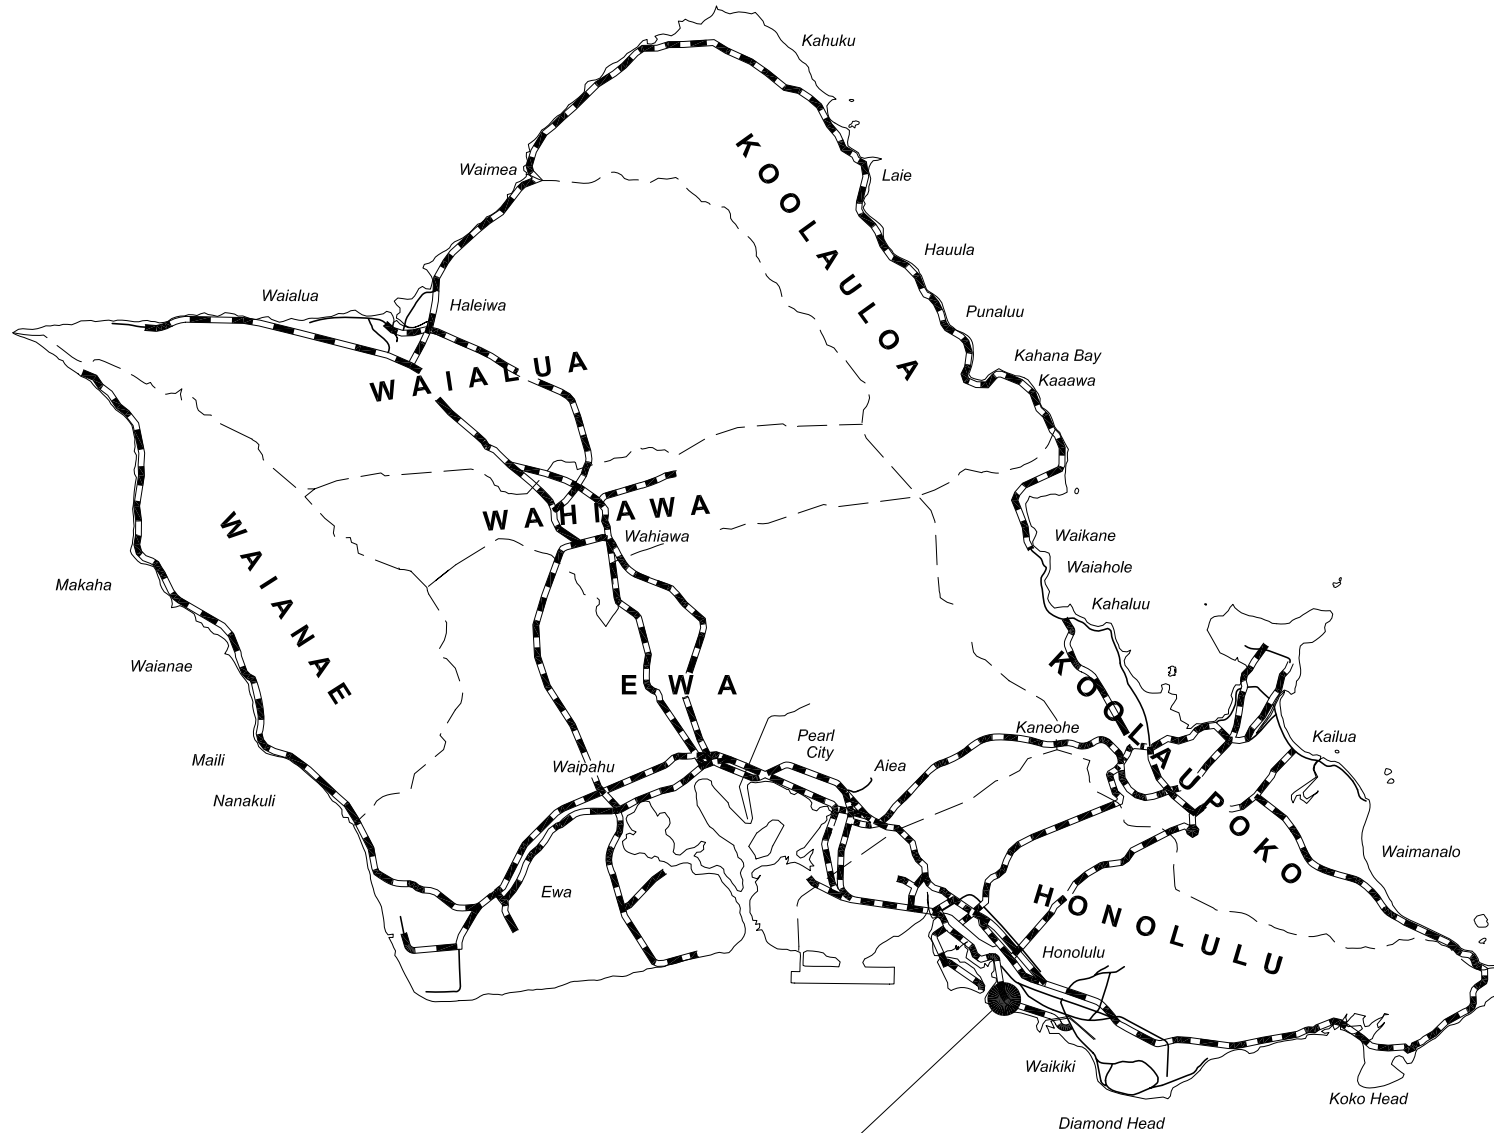

ATTACHMENT A

Kakaako District MS4 Location and Site Maps

- A1-A: Kakaako Location Map
- A1-B: Kakaako Location Map
- A2-A: Outfall Map
- A2-B: Outfall Map
- A3: Maps of HCDA Drainage Structures

**KAKA'AKO COMMUNITY
DEVELOPMENT DISTRICT**

ISLAND OF OAHU

HAWAII COMMUNITY DEVELOPMENT AUTHORITY
STATE OF HAWAII

**KAKA'AKO COMMUNITY
DEVELOPMENT DISTRICT**

**Attachment A1-A
LOCATION MAP**

**Hawaii Community Development Authority
DEVELOPMENT PROJECTS IN KAKA'AKO**

- INFRASTRUCTURE IMPROVEMENT PROJECTS**
- █ Improvement District 1 (1988)
 - █ Improvement District 2 (1990)
 - █ Improvement District 3 (1993)
 - █ Improvement District 4 (1999)
 - █ Improvement District 5 (Gateway Park) (1998)
 - █ Improvement District 6 (2000)
 - █ Improvement District 7 (2002)
 - █ Improvement District 8 (2003)
 - █ Improvement District 9 (2003)
 - █ Improvement District 10 (2004)
 - █ Improvement District 12 (2007)