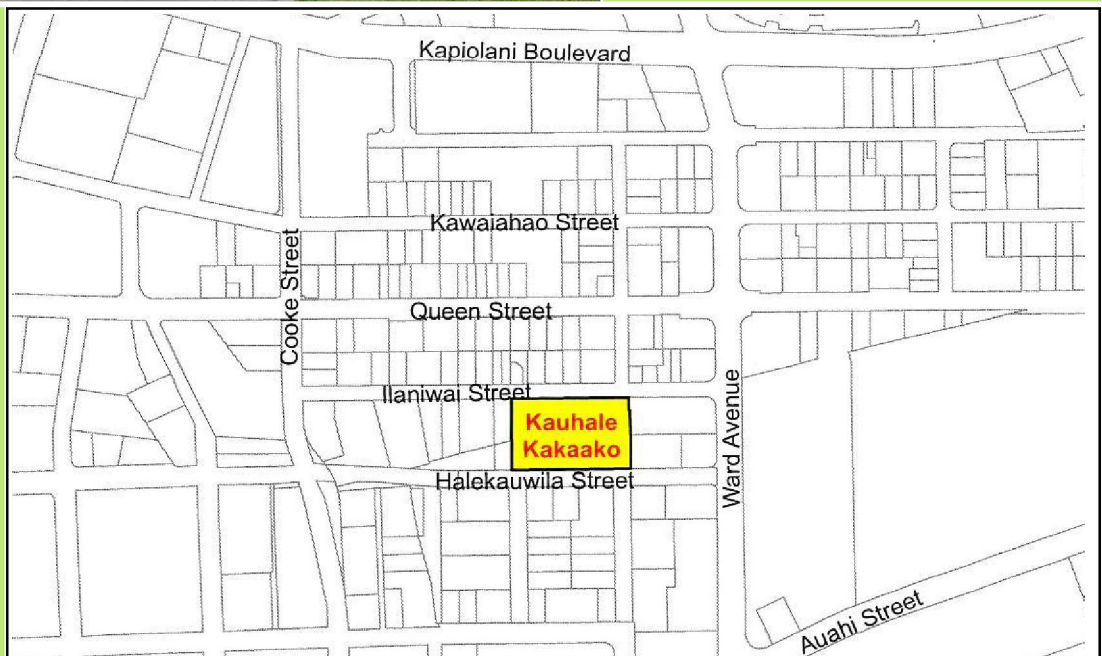

GOT PARKING?

PUBLIC PARKING AVAILABLE

(Hourly, Daily, Evening & Monthly Rates Available)

Enter Parking Structure from Halekauwila Street

Parking Rates for Kauhale Kaka'ako

Monday-Saturday (6:00 a.m. to 9:00 p.m.)

- n 75 cents per half hour
- n Daily Rate of \$6 (must enter before 8:30 a.m. & leave by 5:00 p.m. or additional 75 cents per half hour is added)
- n Evening Rate of \$8 (5:00 p.m. - 6:00 a.m., vehicles cannot leave during these hours. If staying past 6:00 a.m., 75 cents per half hour is added)
- n Moped: \$2 per day (must enter before 8:30 a.m. & leave by 5:00 p.m.)
- n Monthly Rate: \$100 per month (includes in/out privileges, \$20 refundable deposit is required)
- n Bulk Rate (20+ cars): \$85 per car per month